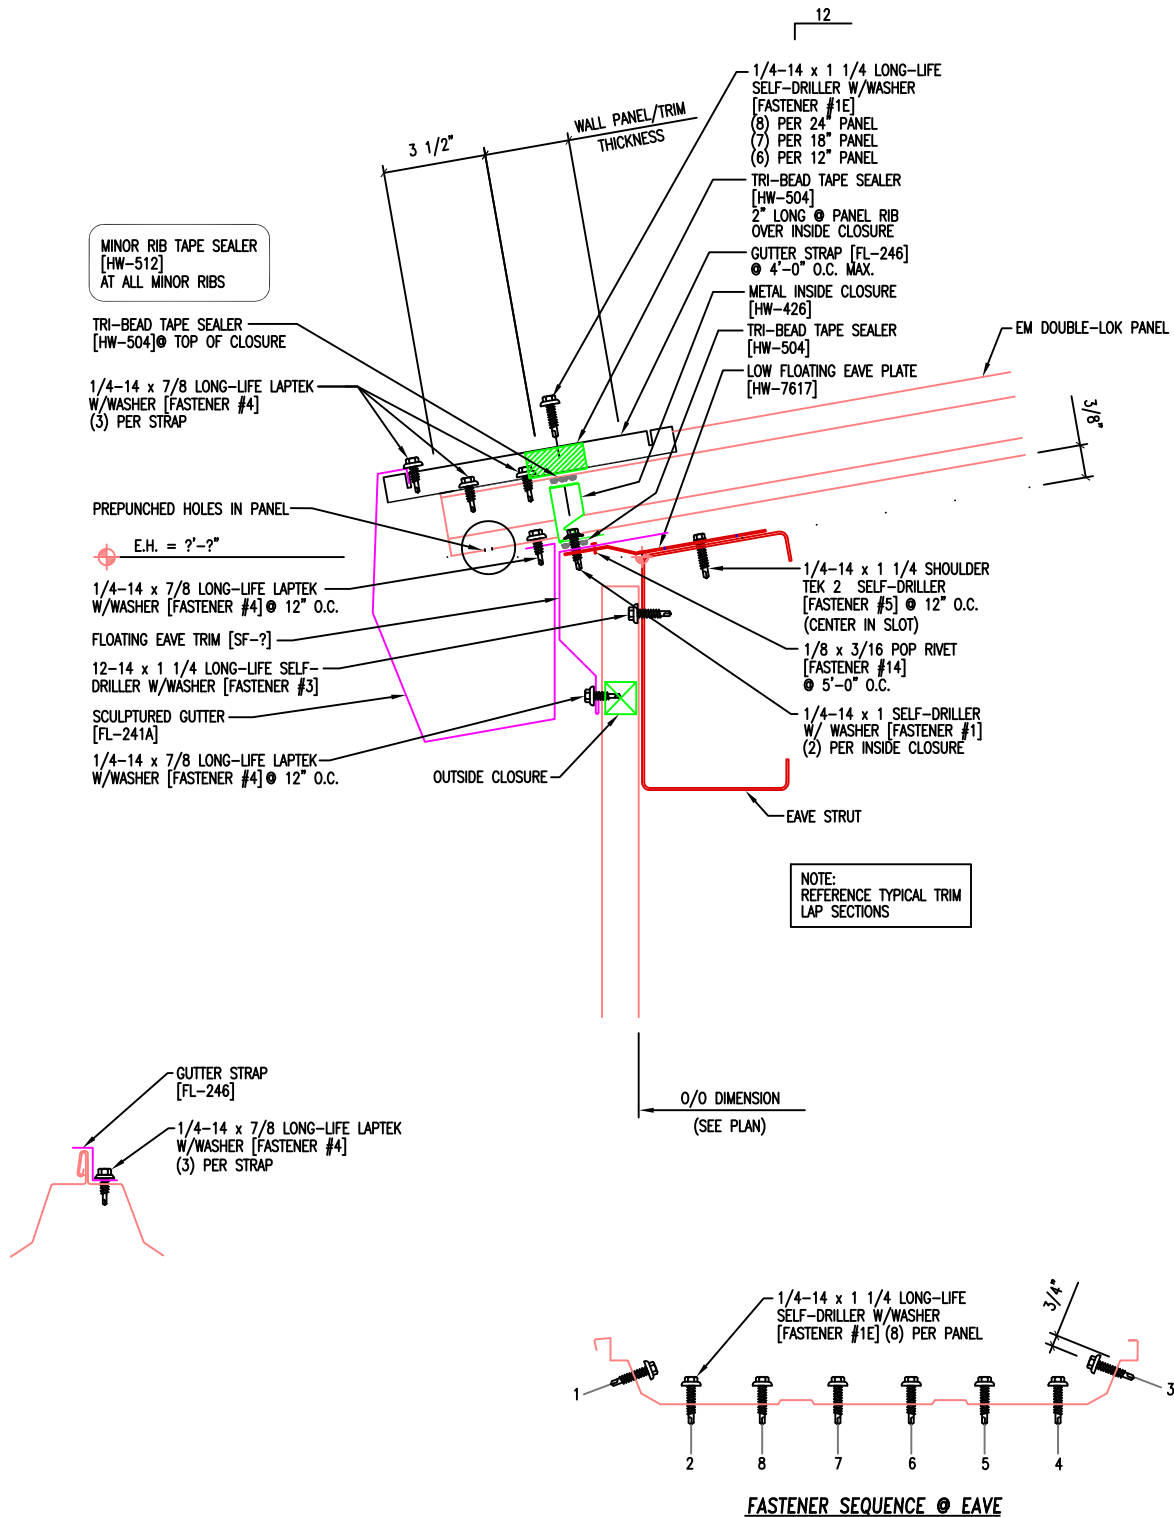

# EXCEPTIONAL<sup>®</sup> Metals

REVISED: 07/18/2018  
 AUTHOR: BVANOCHT  
 SCALE: NONE

STANDING SEAM ROOF PANELS  
 EM DOUBLELOK®  
 LOW SYSTEM GUTTER FLOATING